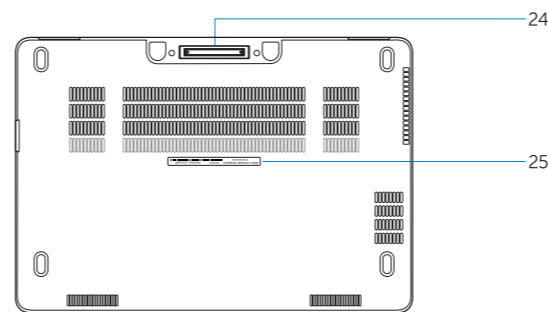

1. Network connector
2. HDMI connector
3. Mini DisplayPort
4. Microphones (only in touchscreen)
5. Camera
6. Camera-status light
7. USB 3.0 connectors (2)
8. Power connector
9. Microphones (only in non-touchscreen)
10. Power button
11. SIM port (optional)
12. USB 3.0 connector with PowerShare
13. Memory card reader
14. Headset connector
15. Contactless smart-card reader (optional)
16. Fingerprint reader (optional)
17. Battery-status light
18. Hard-drive activity light
19. Power-status light
20. Speakers
21. Touchpad
22. Smart card reader (optional)
23. Security-cable slot
24. Dock connector
25. Service-tag label